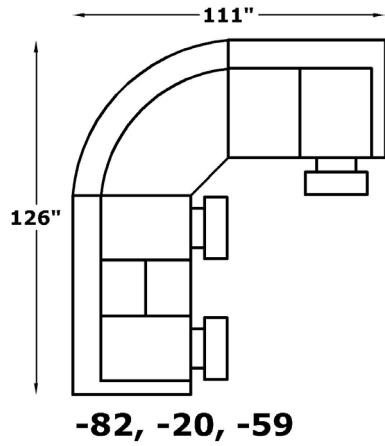

ALEXVALE

V3600/V3600H3 Series

COMPONENTS

-20
Super Wedge
W-76 D-42

-39
Armless Chair
W-23 D-42

-59/H3
RAF Recl Loveseat
W-56 D-42

-60/H3
LAF Recl Loveseat
W-56 D-42

-82/H3
**LAF Dbl Recl
Loveseat Console**
W-71 D-42

-83/H3
**RAF Dbl Recl
Loveseat Console**
W-71 D-42

Suggested Layouts

We do our best to provide the most accurate dimensions. However, as with all handcrafted products, dimensions are approximate.