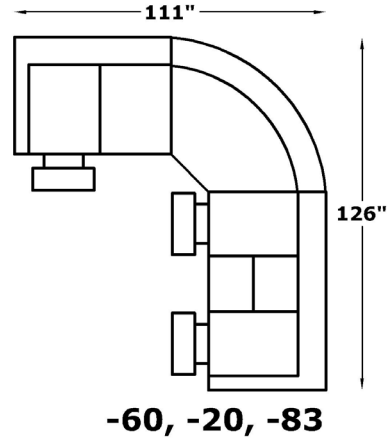

ALEXVALE

V3600/V3600H3 Series

COMPONENTS

-20
Super Wedge
W-76 D-42

-39
Armless Chair
W-23 D-42

-59/H3
RAF Recl Loveseat
W-56 D-42

-60/H3
LAF Recl Loveseat
W-56 D-42

-82/H3
**LAF Dbl Recl
Loveseat Console**
W-71 D-42

-83/H3
**RAF Dbl Recl
Loveseat Console**
W-71 D-42

Suggested Layouts

We do our best to provide the most accurate dimensions. However, as with all handcrafted products, dimensions are approximate.