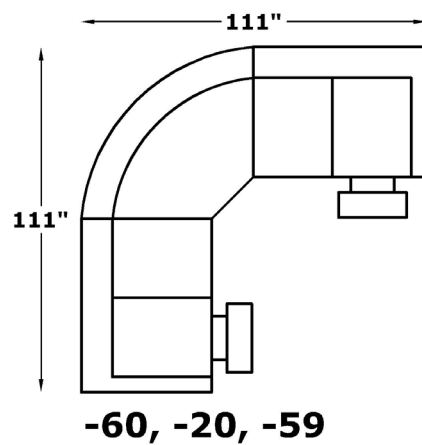

ALEXVALE

V3600/V3600H3 Series

COMPONENTS

-20
Super Wedge
W-76 D-42

-39
Armless Chair
W-23 D-42

-59/H3
RAF Recl Loveseat
W-56 D-42

-60/H3
LAF Recl Loveseat
W-56 D-42

-82/H3
**LAF Dbl Recl
Loveseat Console**
W-71 D-42

-83/H3
**RAF Dbl Recl
Loveseat Console**
W-71 D-42

Suggested Layouts

We do our best to provide the most accurate dimensions. However, as with all handcrafted products, dimensions are approximate.