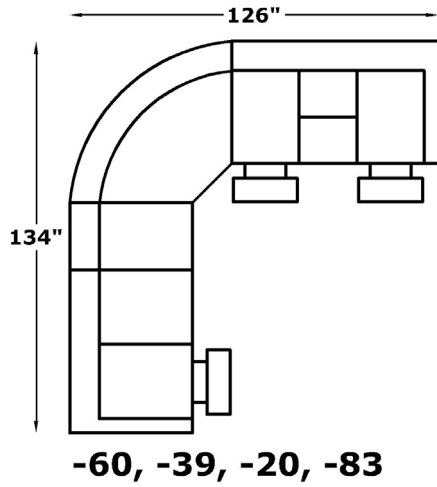

ALEXVALE

V3600/V3600H3 Series

COMPONENTS

-20
Super Wedge
W-76 D-42

-39
Armless Chair
W-23 D-42

-59/H3
RAF Recl Loveseat
W-56 D-42

-60/H3
LAF Recl Loveseat
W-56 D-42

-82/H3
**LAF Dbl Recl
Loveseat Console**
W-71 D-42

-83/H3
**RAF Dbl Recl
Loveseat Console**
W-71 D-42

Suggested Layouts

We do our best to provide the most accurate dimensions. However, as with all handcrafted products, dimensions are approximate.