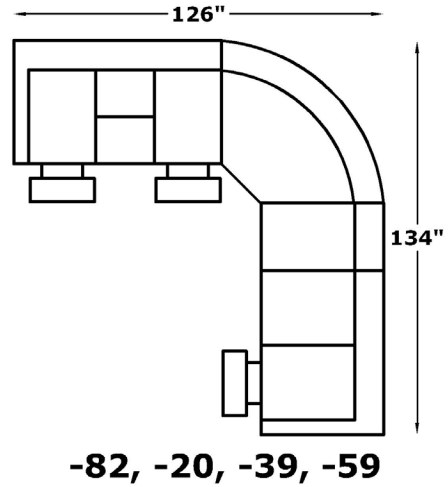

ALEXVALE

V3600/V3600H3 Series

COMPONENTS

-20
Super Wedge
W-76 D-42

-39
Armless Chair
W-23 D-42

-59/H3
RAF Recl Loveseat
W-56 D-42

-60/H3
LAF Recl Loveseat
W-56 D-42

-82/H3
**LAF Dbl Recl
Loveseat Console**
W-71 D-42

-83/H3
**RAF Dbl Recl
Loveseat Console**
W-71 D-42

Suggested Layouts

We do our best to provide the most accurate dimensions. However, as with all handcrafted products, dimensions are approximate.