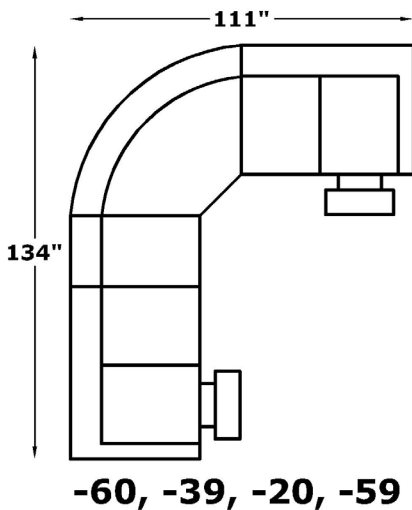

ALEXVALE

V3600/V3600H3 Series

COMPONENTS

-20
Super Wedge
W-76 D-42

-39
Armless Chair
W-23 D-42

-59/H3
RAF Recl Loveseat
W-56 D-42

-60/H3
LAF Recl Loveseat
W-56 D-42

-82/H3
**LAF Dbl Recl
Loveseat Console**
W-71 D-42

-83/H3
**RAF Dbl Recl
Loveseat Console**
W-71 D-42

Suggested Layouts

We do our best to provide the most accurate dimensions. However, as with all handcrafted products, dimensions are approximate.